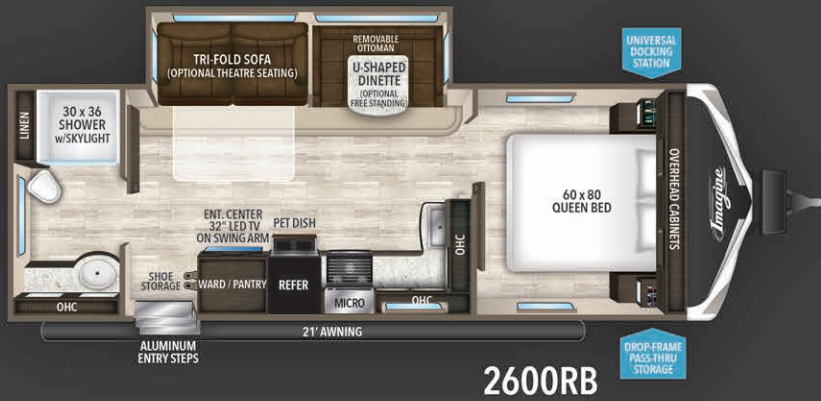

KITCHEN

Residential Countertops	Double Door Refrigerator
Stainless Steel Microwave	Sink Cover
Stainless Steel 3-Burner Range with Oven	

BED & BATH

Master Suite with 60" x 80" Queen Bed	Residential Bedspread	Skylight Over Shower
Solid Bedroom Door (Master Suite)	TV and Cable Prep	Power Vent Fan
Oversized Underbed Storage	30"x36" Residential Walk-In Shower	Medicine Cabinet with Mirror

OPTIONS

Theatre Seating IPO Tri-Fold Sofa (Mandatory 2950RL) (NA 2150RB or 2650RK)	Fireplace (2650RK, 2950RL and 3150BH only - Mandatory)
2nd AC 13.5k BTU (2950RL and 3150BH only)	50 Amp Service Wired and Framed for 2nd AC (2950RL and 3150BH only - Mandatory)
Free Standing Table and Chairs (N/A 2150RB and 2650RK)	